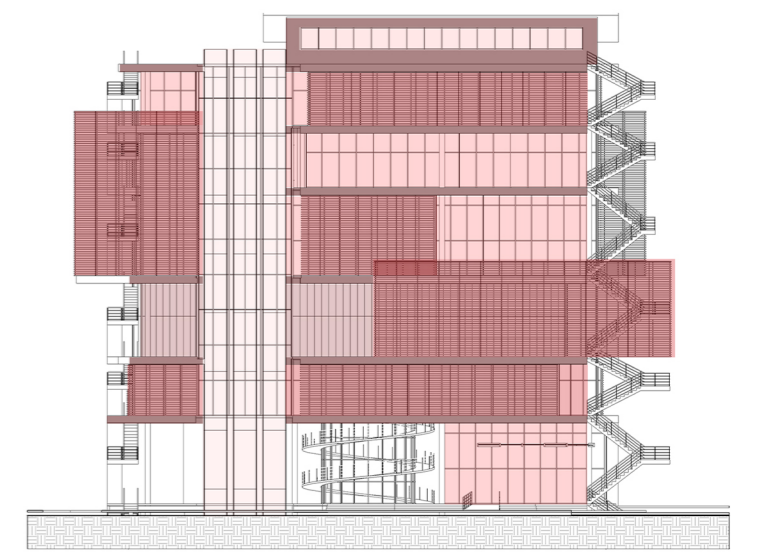

FACADE & MATERIAL

WEST ELEVATION

SOUTH ELEVATION

- Glass Elevator
- Double Glazing Low-E
- Sandblasted Glass
- Perforated Aluminium
- Automated Brise Soleil
- Aluminium Composite

MATERIALITY BY FUNCTION  
MATERIAL PADA FASAD MENGGAMBARKAN FUNGSI DARI TIAP-TIAP PLATFORM