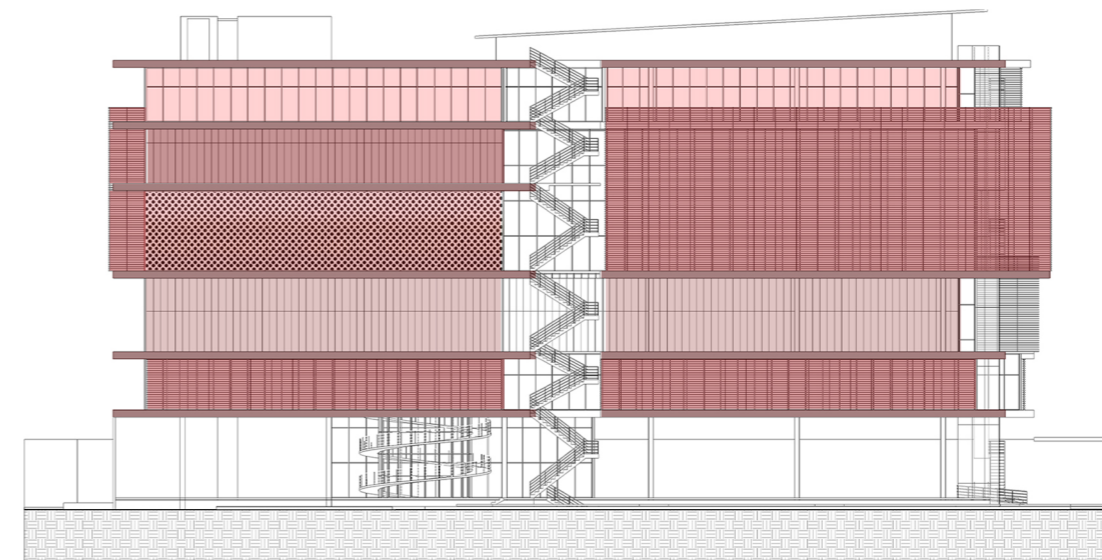

FACADE & MATERIAL

WEST ELEVATION

SOUTH ELEVATION

- Glass Elevator
- Double Glazing Low-E
- Sandblasted Glass
- Perforated Aluminium
- Automated Brise Soleil
- Aluminium Composite

MATERIALITY BY FUNCTION  
MATERIAL PADA FASAD MENGGAMBARKAN FUNGSI DARI TIAP-TIAP PLATFORM