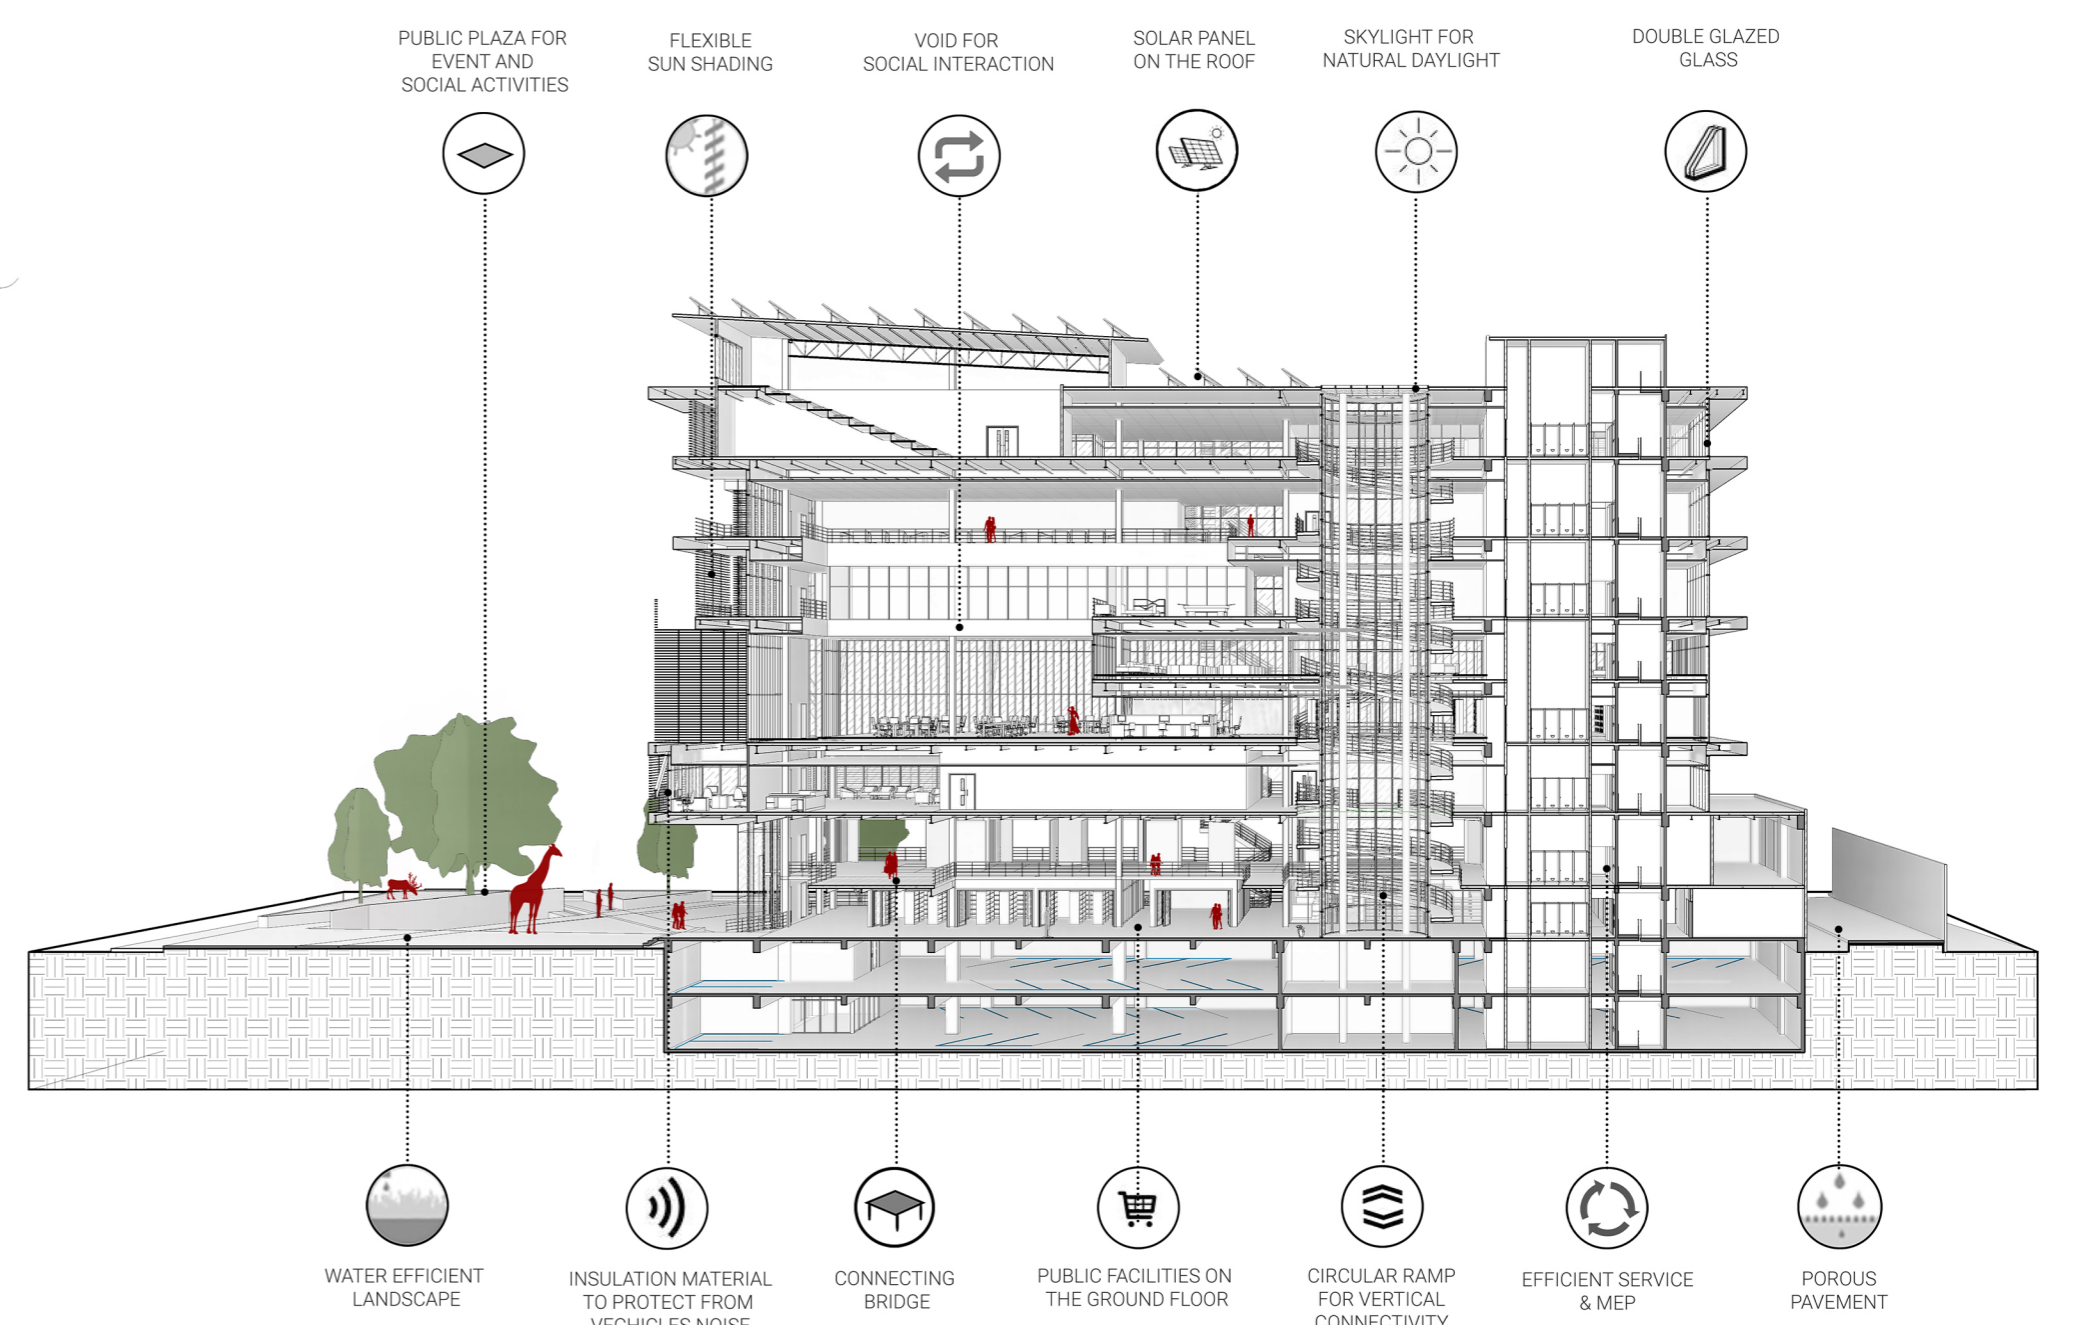

FACADE & MATERIAL

FACADE & MATERIAL