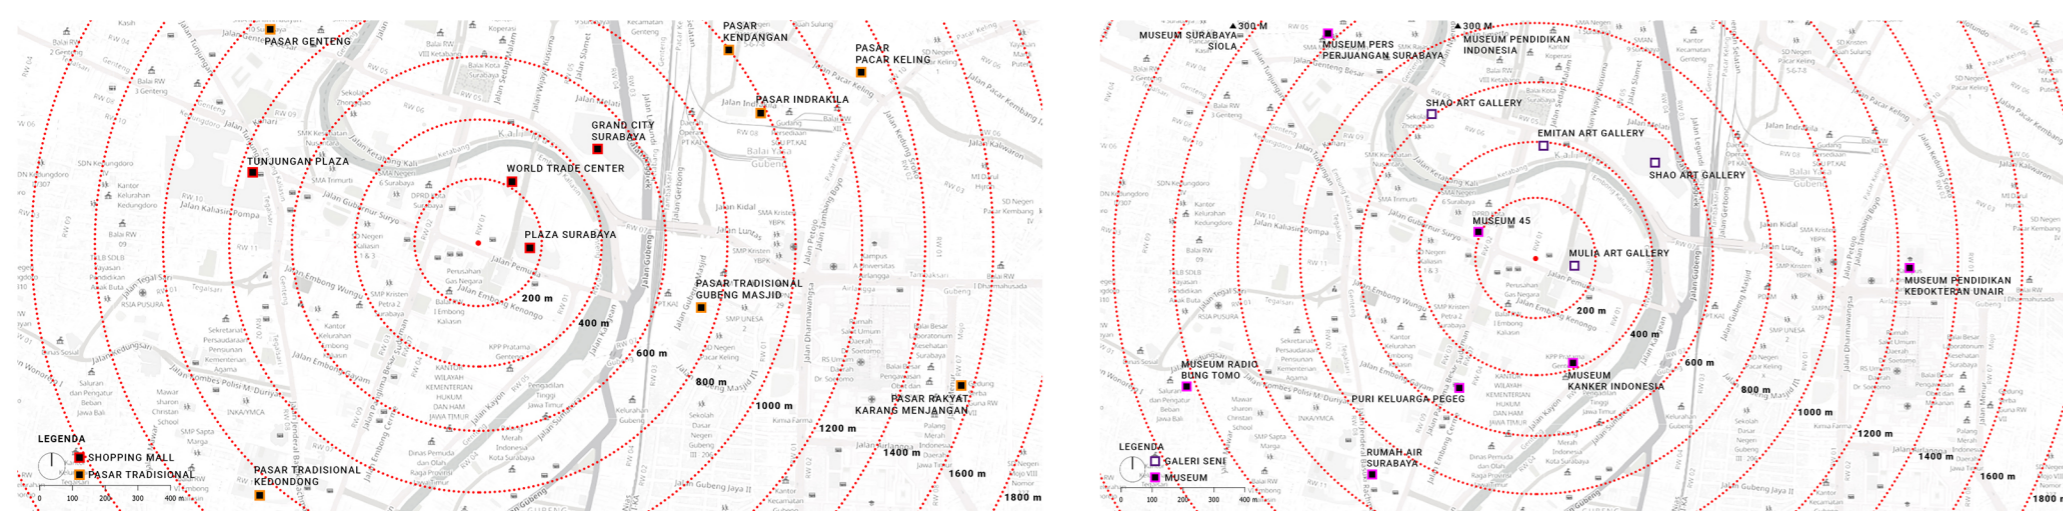

MUSEUMS & GALLERIES

COMMERCIAL HOTSPOTS