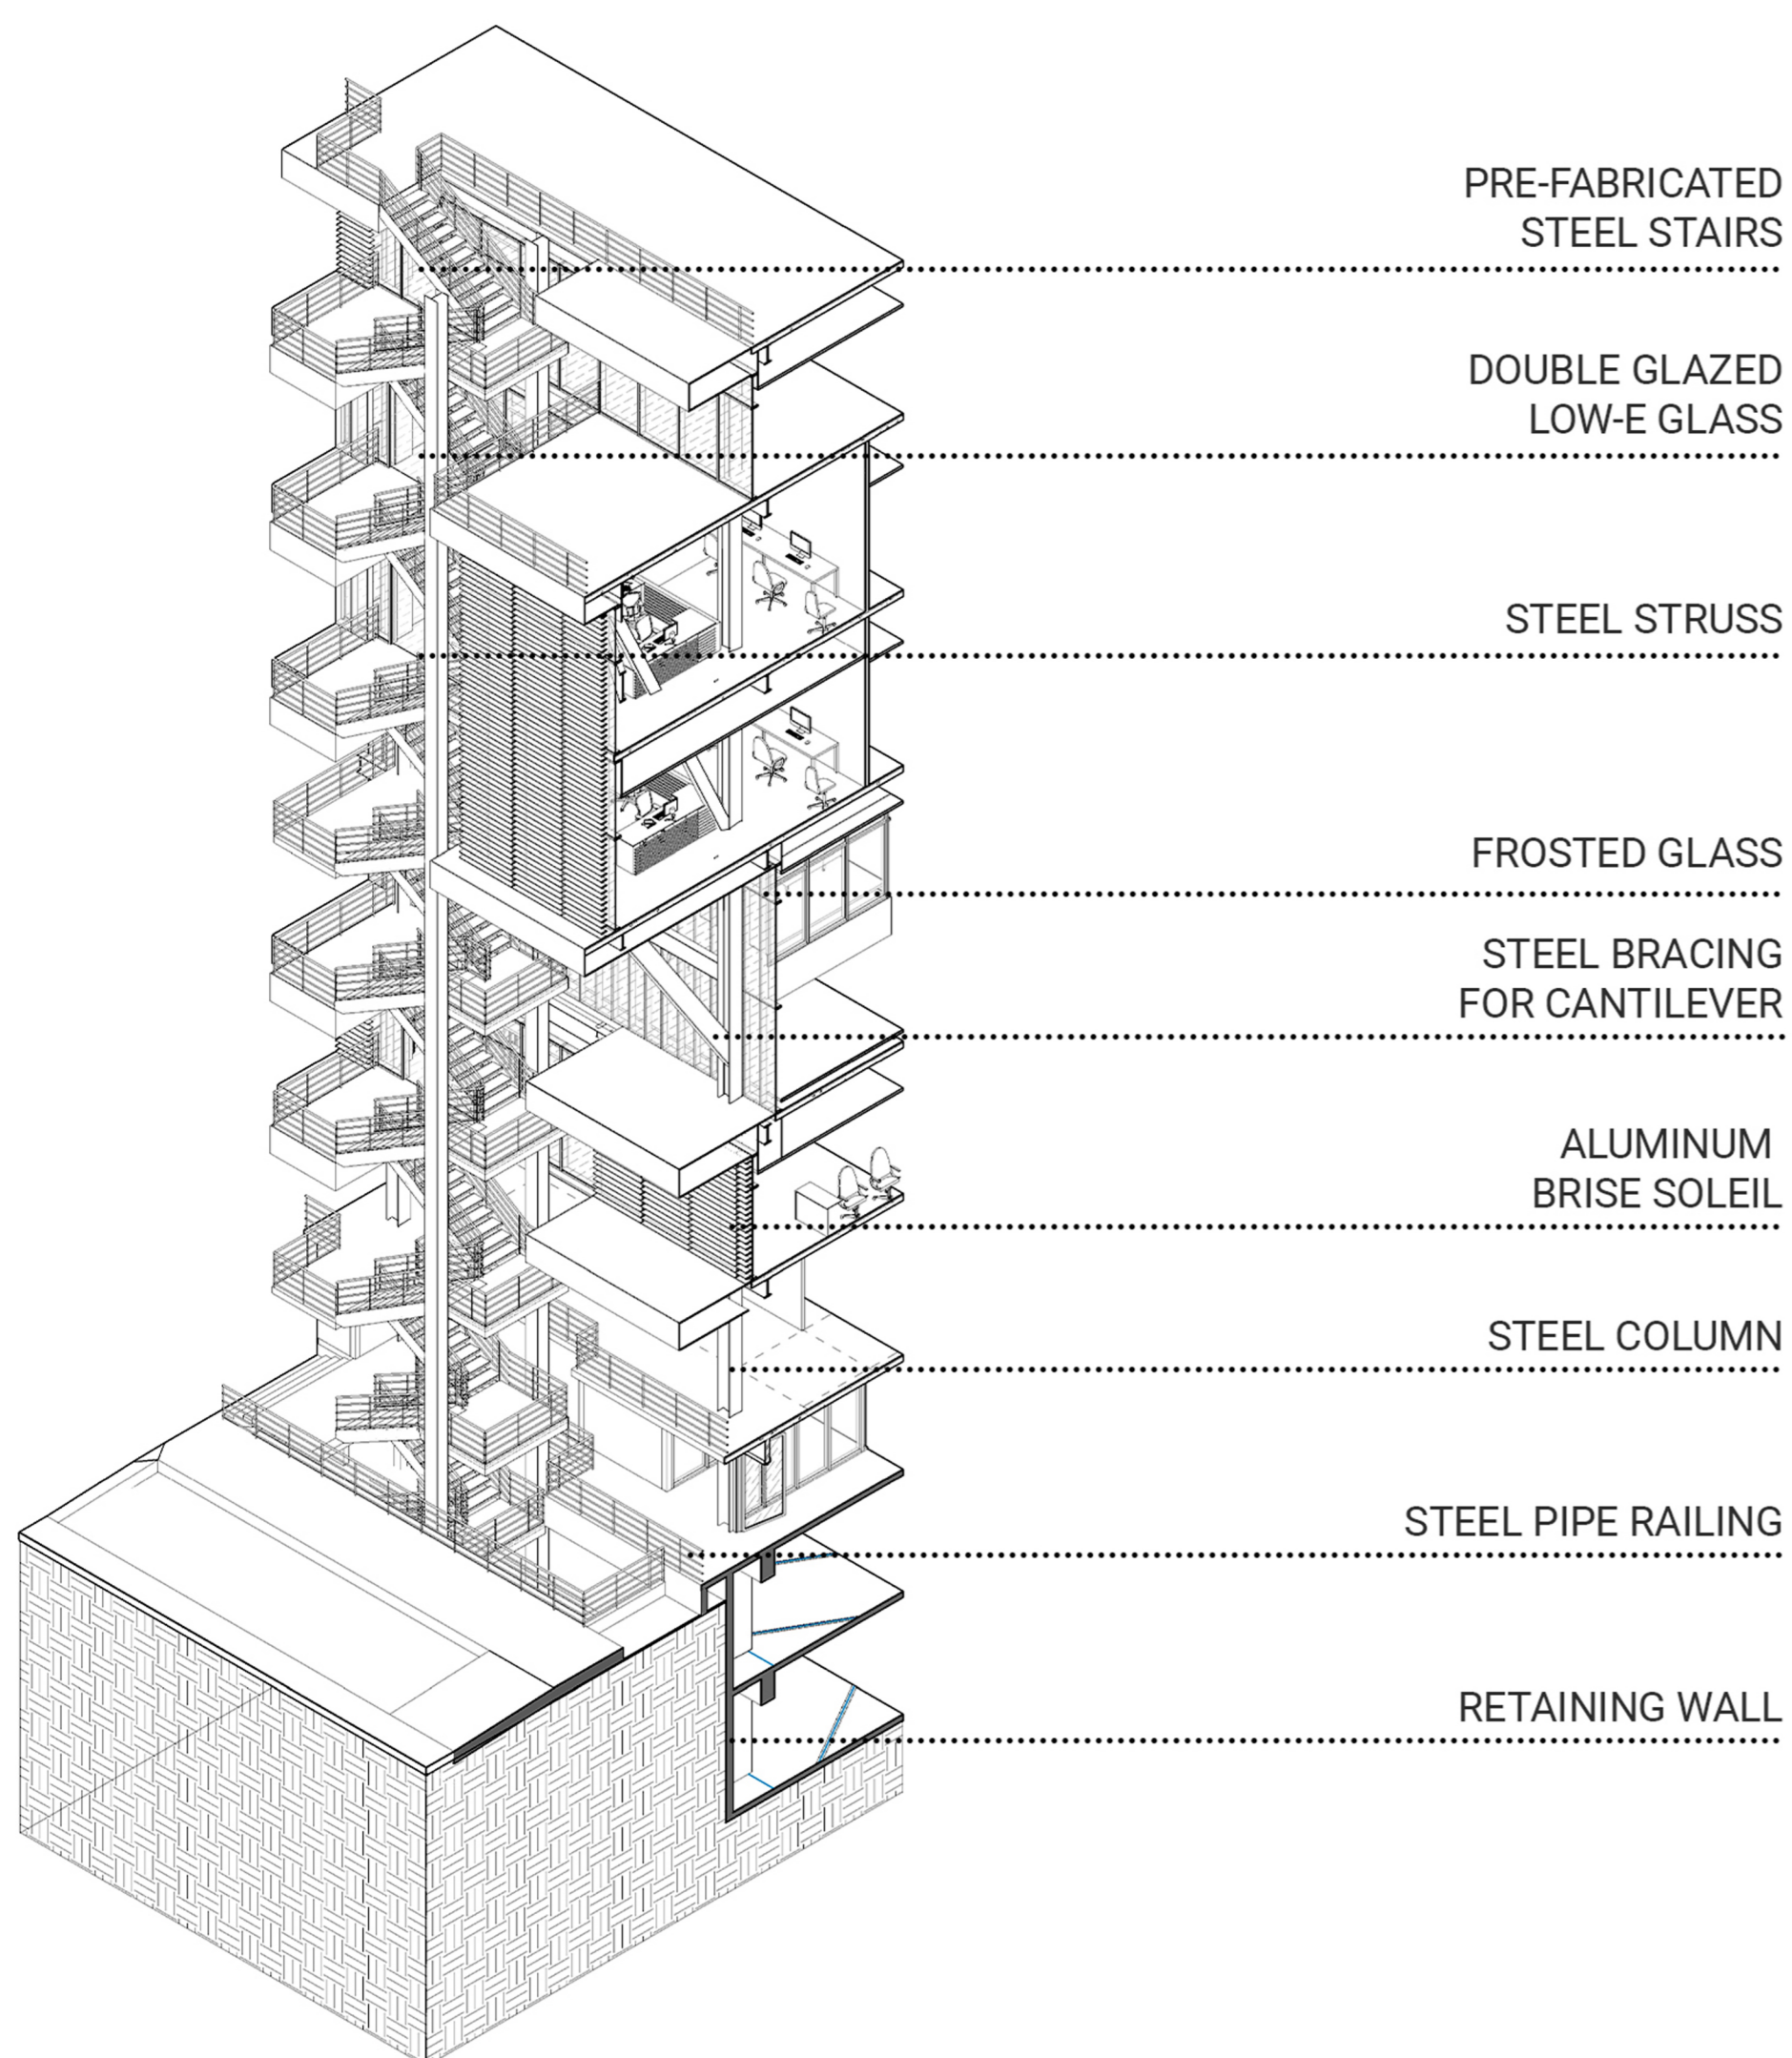

FACADE & MATERIAL

FACADE & MATERIAL