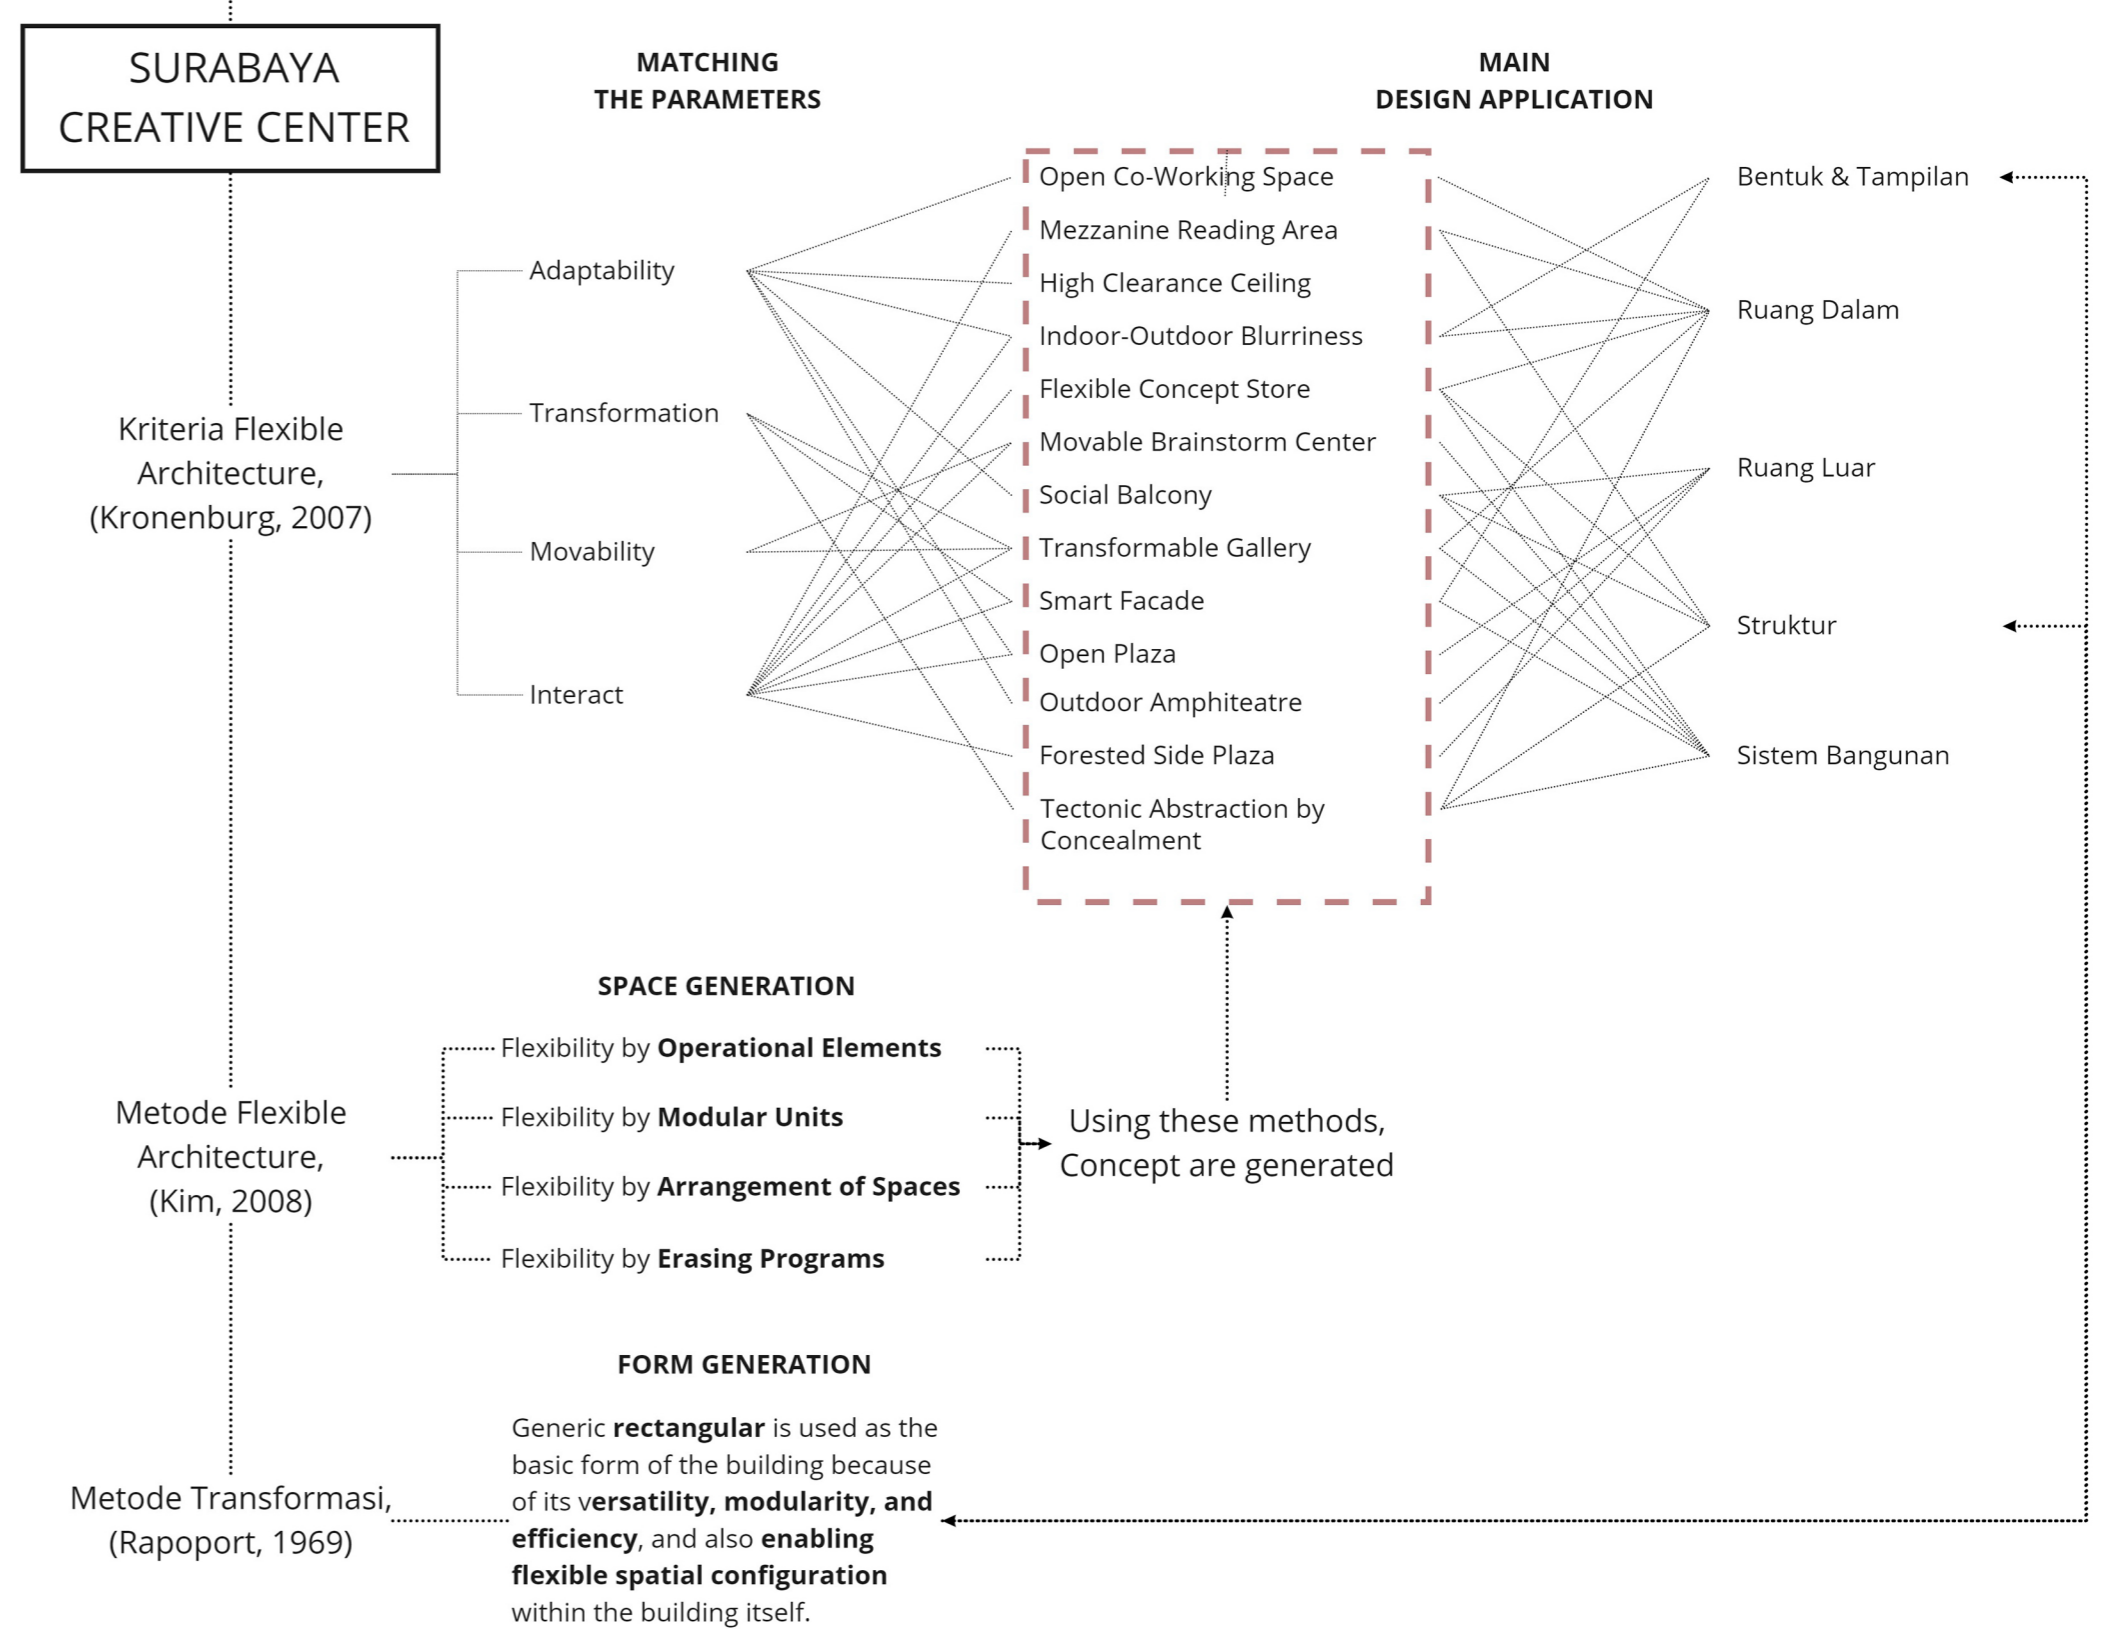

CONCEPT SYNTHESIS

Background

Masyarakat Surabaya Sangat Dinamis