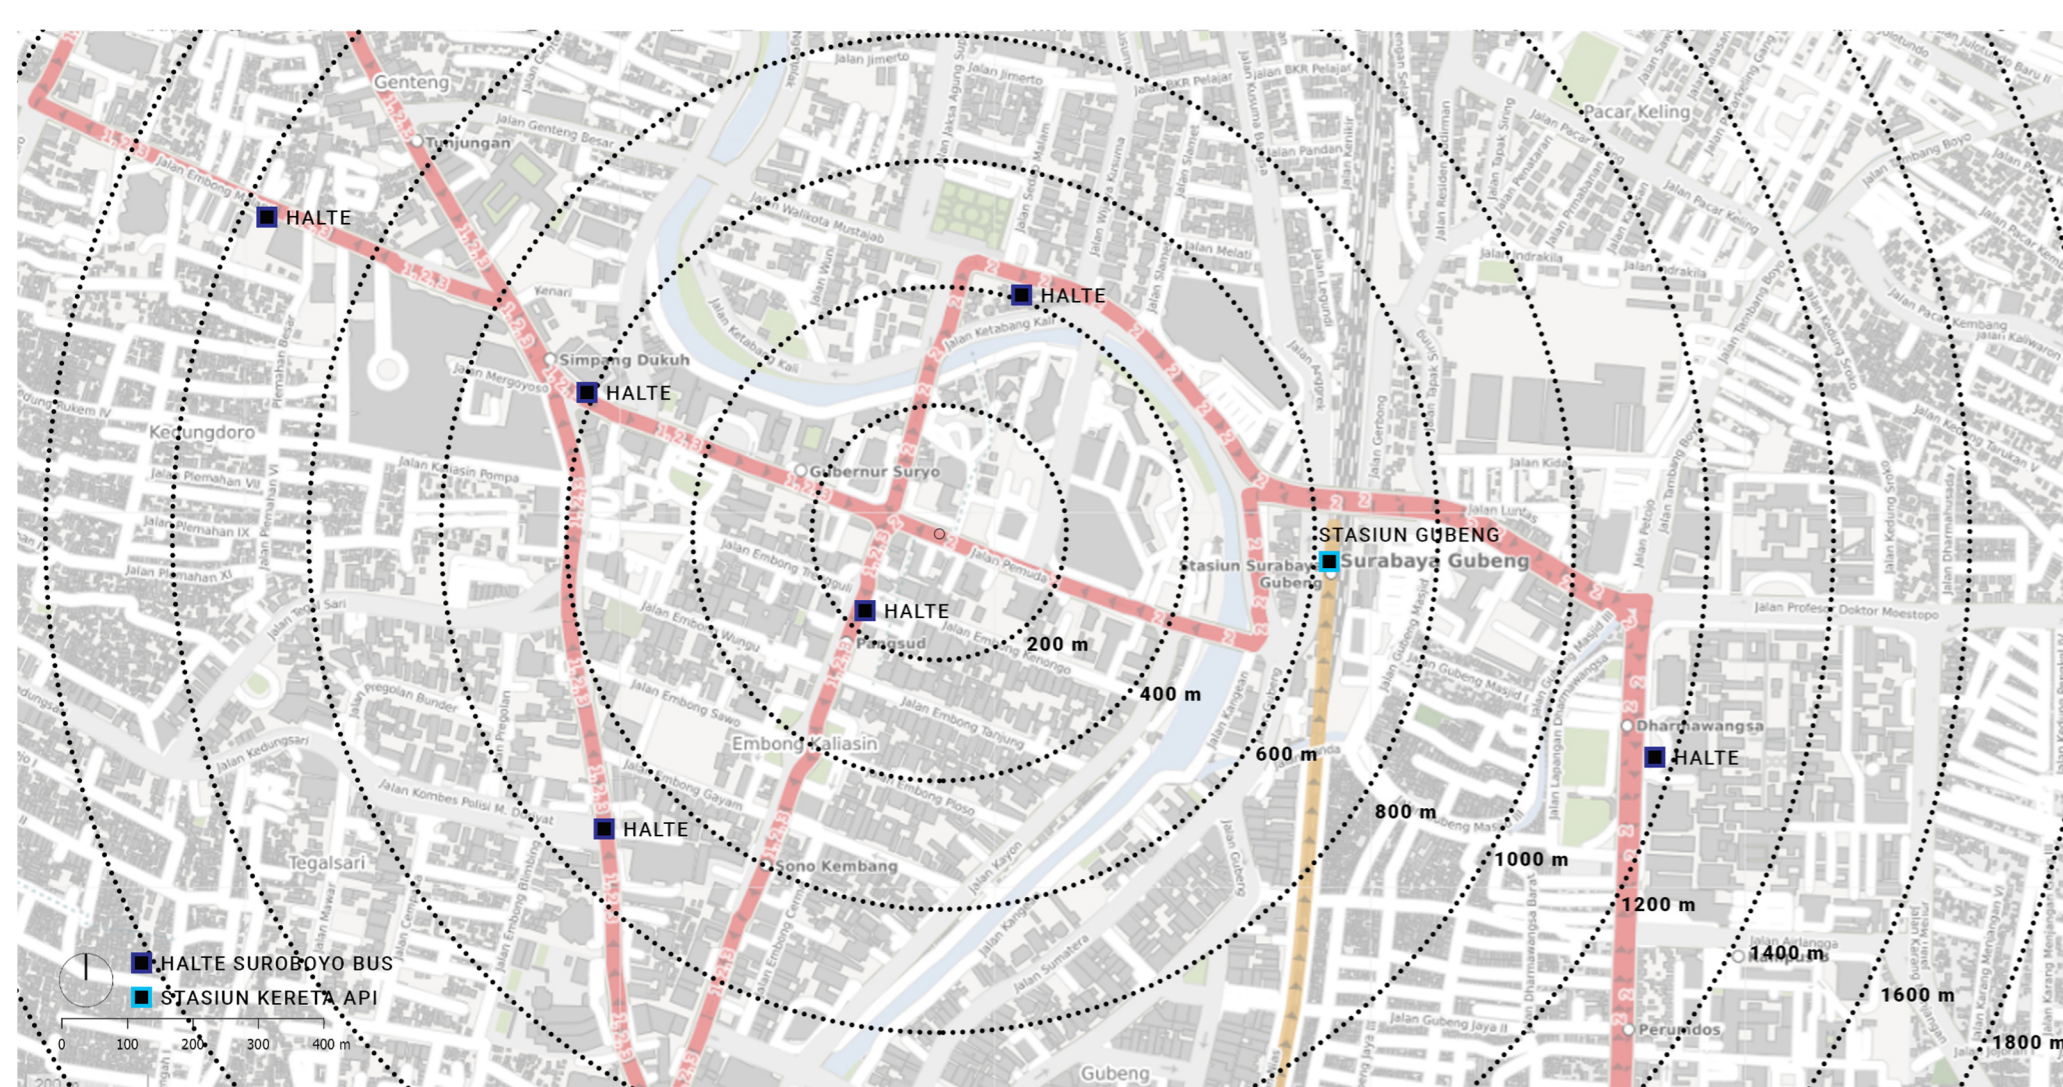

SITE ANALYSIS

TRANSPORTATION NETWORK