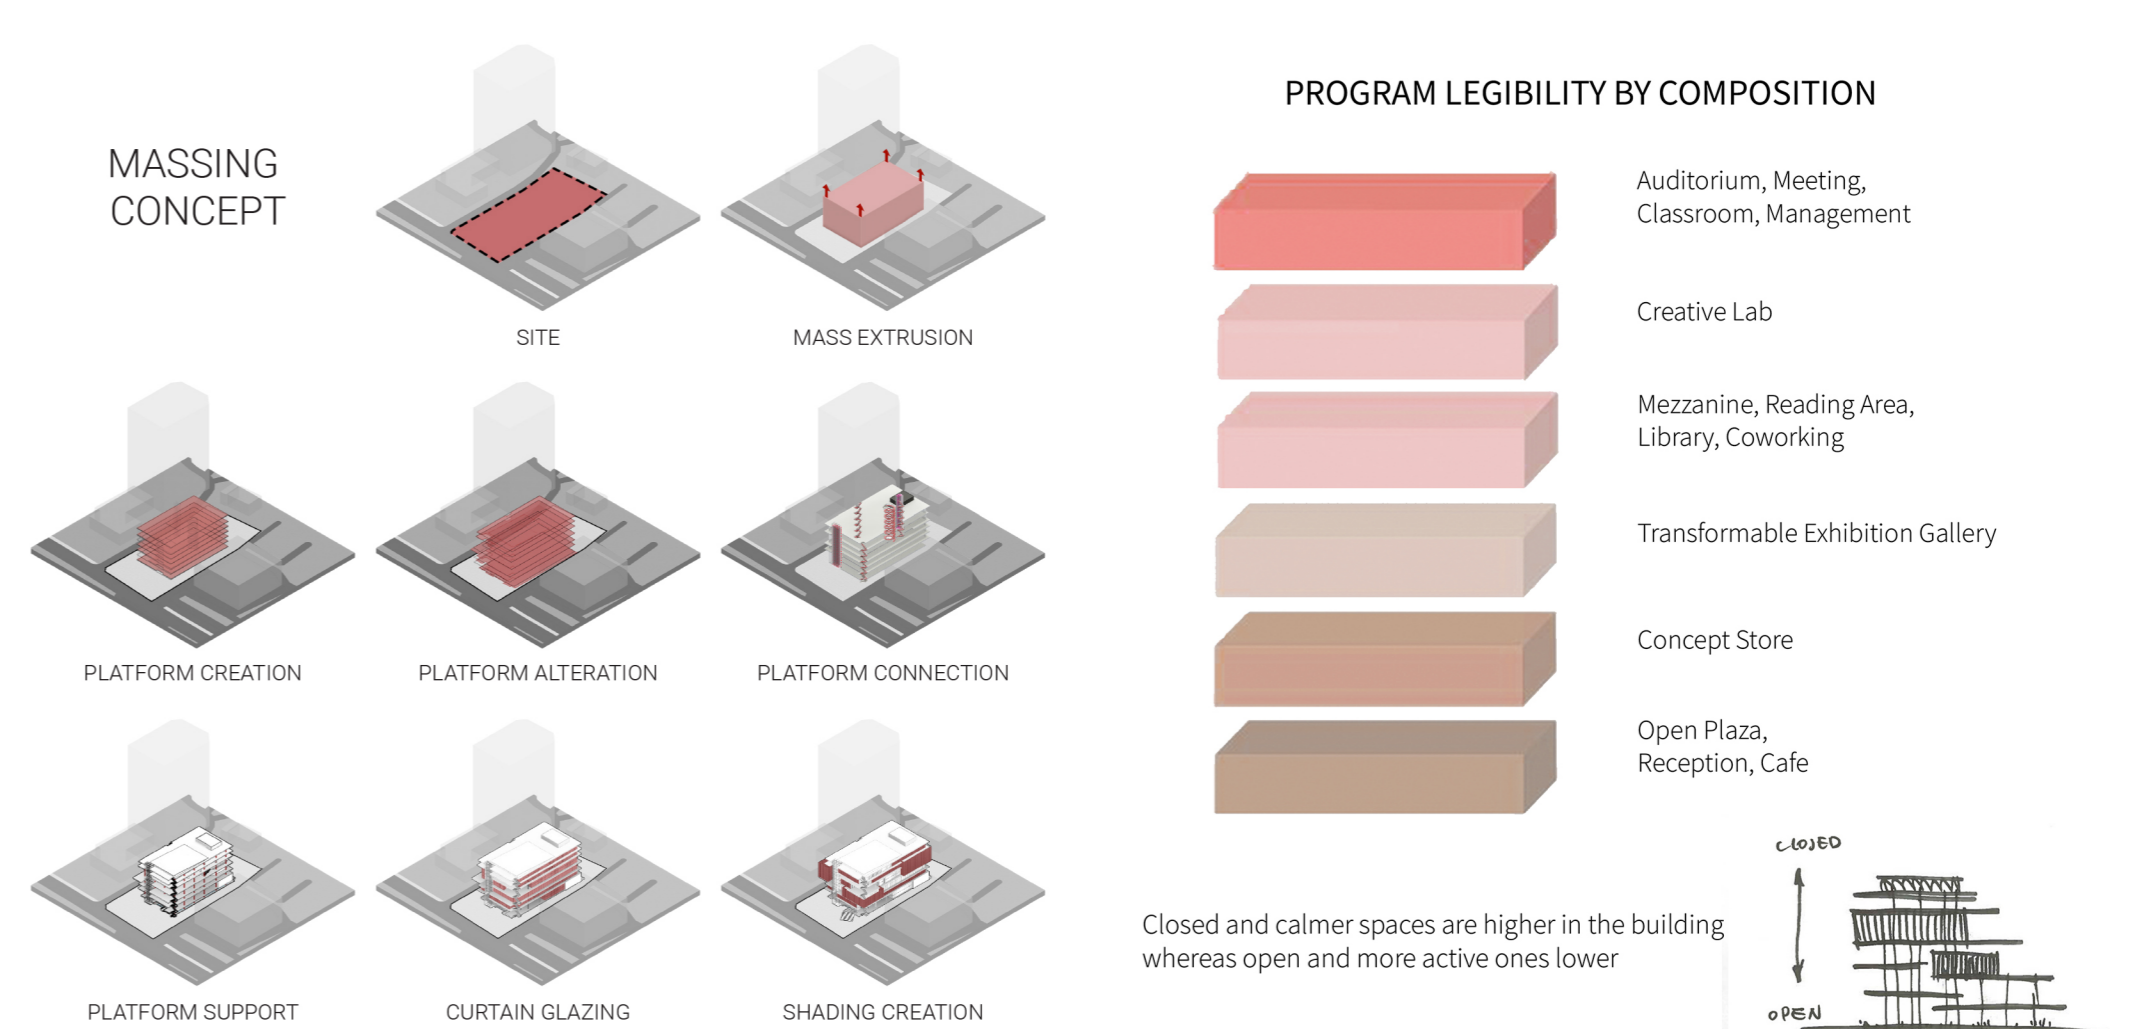

FORM AND PROGRAMMING