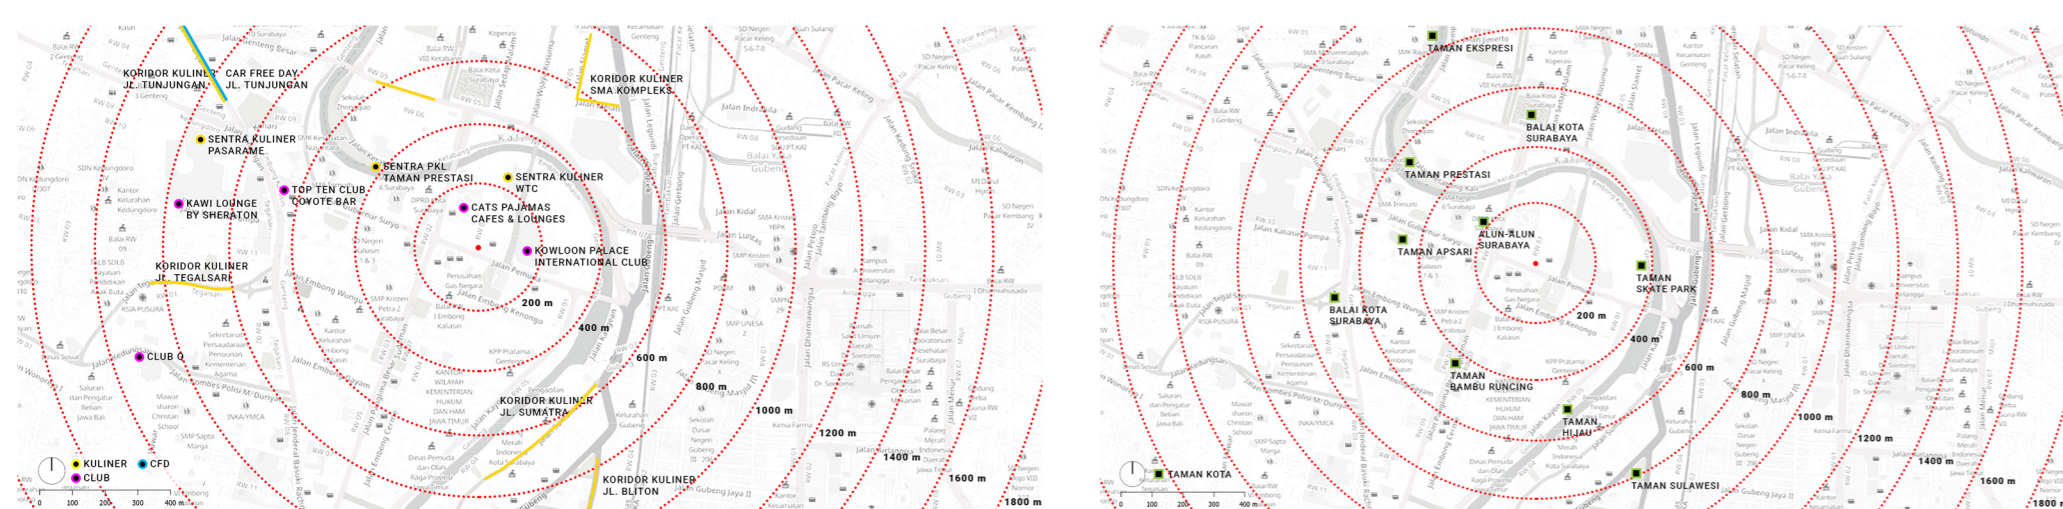

PUBLIC PARKS

NIGHT ENTERTAINMENTS